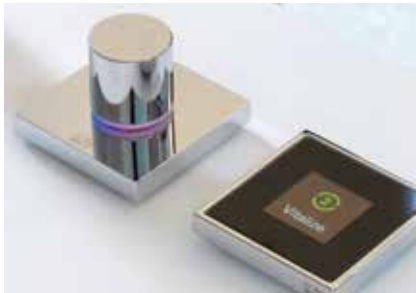

SMART TOOLS

Operating the FOOT BATH^{ATT} is simple and easy via the digital SMART TOOLS.

For PediSpa COMFORT, SUPERIOR, and DELUXE.