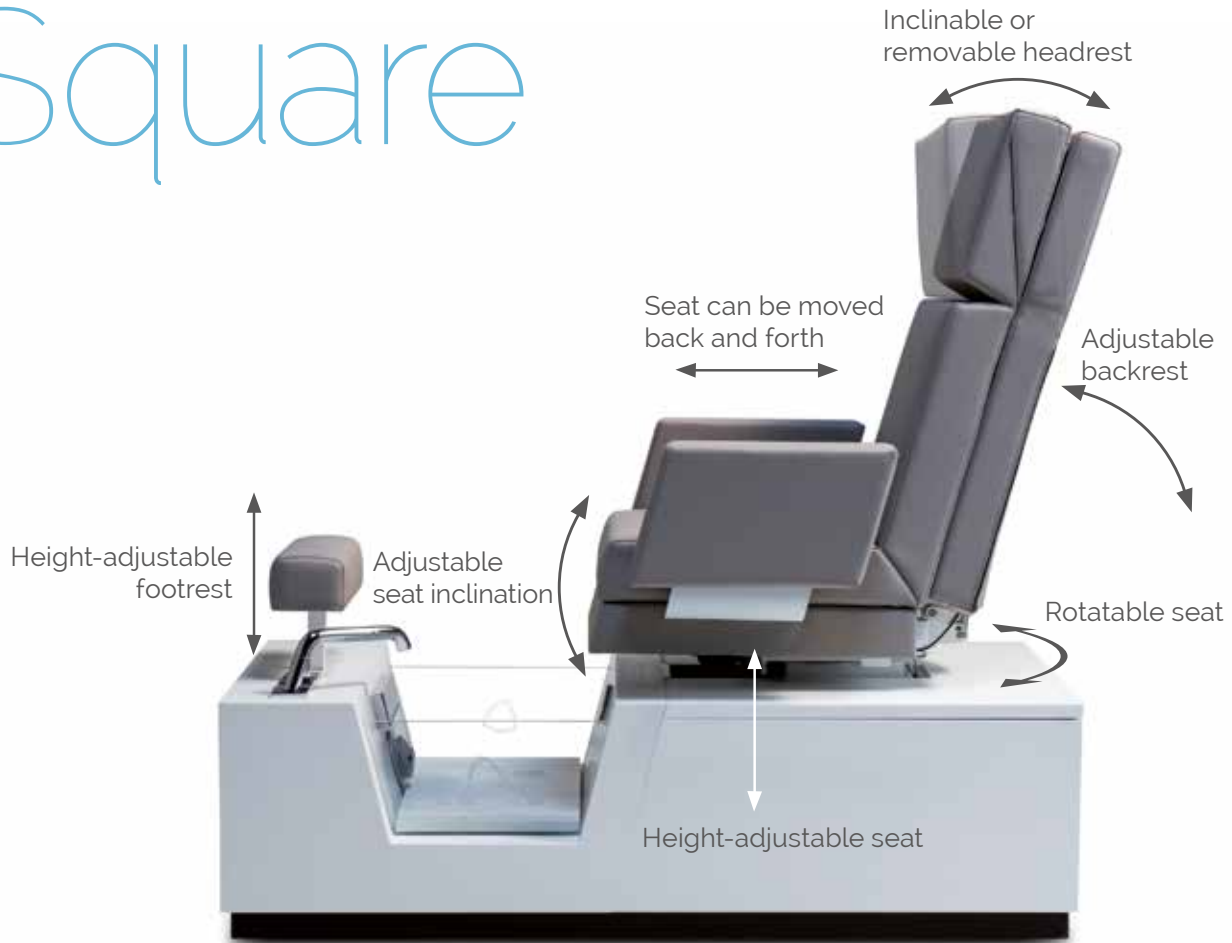

### PediSpa Square Superior

- Electronic water control via SMART TOOLS
- Affusion pipe
- Automatic filling via the affusion pipe
- SPA programs: Vitalize & Relax

### PediSpa Square Deluxe

- Electronic water control via SMART TOOLS
- Affusion pipe
- Automatic filling via WATER FALL with PEARLSTREAM
- SPA programs: Vitalize & Relax

- Seat height: approx. 63-99 cm / 24.8-39 in
- Base length: approx. 142 cm / 55.9 in
- Width: approx. 76 cm / 29.9 in max.
- Lifting capacity: 130 kg / 287 lbs
- Load capacity of the seat: 150 kg / 331 lbs

## Extremely flexible

The PediSpa Square has a variety of adjustment options that make a treatment comfortable:

In addition to the headrest which swivels forward by 25°, the backrest can be tilted back by up to 75°. The seat is electrically height adjustable from 63-99 cm (24.8-39 in), tiltable

by 14°, and can be moved 17 cm (6.7 in) forward and backward. The footrest can also be easily adjusted at the touch of a button by up to 21 cm (8.3 in) in height. The swivel function of the seat ensures easy access – 90° to both the left and right.