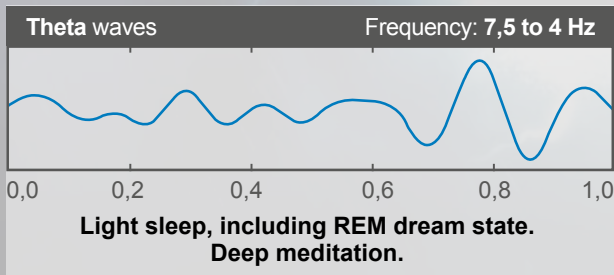

BRAIN WAVES

IT'S ALL ABOUT FREQUENCIES

The human brain contains approximately 100 billion neurons and brain cells communicate via electrical signals. Current science & technology does not allow to detect individual neuron activity at that level due to their minute size. However, existing technology can witness overall patterns of brain activity and allow scientists to determine how neurons inside the brain are firing at any given moment.

Overall brain activity has shown that it has a pulse or even a beat, similar to the heart function. These brain pulses, or brainwaves, happen at a variety of speeds. During deep

sleep, for example, the brain pulses about 3 times per second. During high-focused thinking, the brain might pulse as much as 50 times a second.

Different brainwave frequencies have been shown to correspond to different "states of mind". Slow brainwaves feel more relaxing and introspective. Fast brainwaves can be a sign of concentration or stress.

Although brainwave frequencies exist across a wide range, the following 4 groups are particularly interesting: