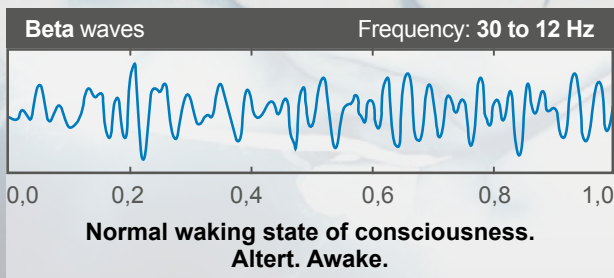

BRAIN WAVES

IT'S ALL ABOUT FREQUENCIES

The human brain contains approximately 100 billion neurons and brain cells communicate via electrical signals. Current science & technology does not allow to detect individual neuron activity at that level due to their minute size. However, existing technology can witness overall patterns of brain activity and allow scientists to determine how neurons inside the brain are firing at any given moment.

Overall brain activity has shown that it has a pulse or even a beat, similar to the heart function. These brain pulses, or brainwaves, happen at a variety of speeds. During deep

sleep, for example, the brain pulses about 3 times per second. During high-focused thinking, the brain might pulse as much as 50 times a second.

Different brainwave frequencies have been shown to correspond to different "states of mind". Slow brainwaves feel more relaxing and introspective. Fast brainwaves can be a sign of concentration or stress.

Although brainwave frequencies exist across a wide range, the following 4 groups are particularly interesting: