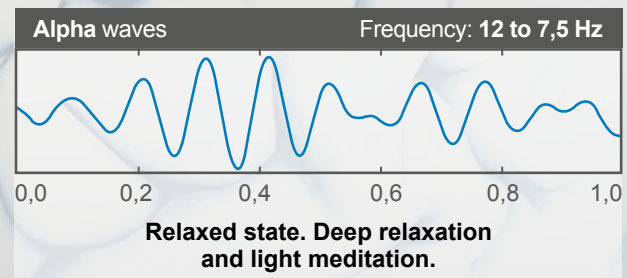

BRAIN WAVES

IT'S ALL ABOUT FREQUENCIES

The human brain contains approximately 100 billion neurons and brain cells communicate via electrical signals. Current science & technology does not allow to detect individual neuron activity at that level due to their minute size. However, existing technology can witness overall patterns of brain activity and allow scientists to determine how neurons inside the brain are firing at any given moment.

Overall brain activity has shown that it has a pulse or even a beat, similar to the heart function. These brain pulses, or brainwaves, happen at a variety of speeds. During deep

sleep, for example, the brain pulses about 3 times per second. During high-focused thinking, the brain might pulse as much as 50 times a second.

Different brainwave frequencies have been shown to correspond to different "states of mind". Slow brainwaves feel more relaxing and introspective. Fast brainwaves can be a sign of concentration or stress.

Although brainwave frequencies exist across a wide range, the following 4 groups are particularly interesting: