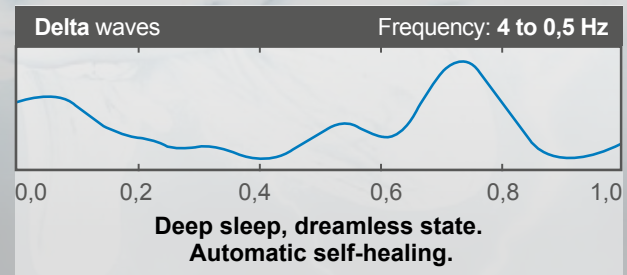

BRAIN WAVES

IT'S ALL ABOUT FREQUENCIES

The human brain contains approximately 100 billion neurons and brain cells communicate via electrical signals. Current science & technology does not allow to detect individual neuron activity at that level due to their minute size. However, existing technology can witness overall patterns of brain activity and allow scientists to determine how neurons inside the brain are firing at any given moment.

Overall brain activity has shown that it has a pulse or even a beat, similar to the heart function. These brain pulses, or brainwaves, happen at a variety of speeds. During deep

sleep, for example, the brain pulses about 3 times per second. During high-focused thinking, the brain might pulse as much as 50 times a second.

Different brainwave frequencies have been shown to correspond to different "states of mind". Slow brainwaves feel more relaxing and introspective. Fast brainwaves can be a sign of concentration or stress.

Although brainwave frequencies exist across a wide range, the following 4 groups are particularly interesting: